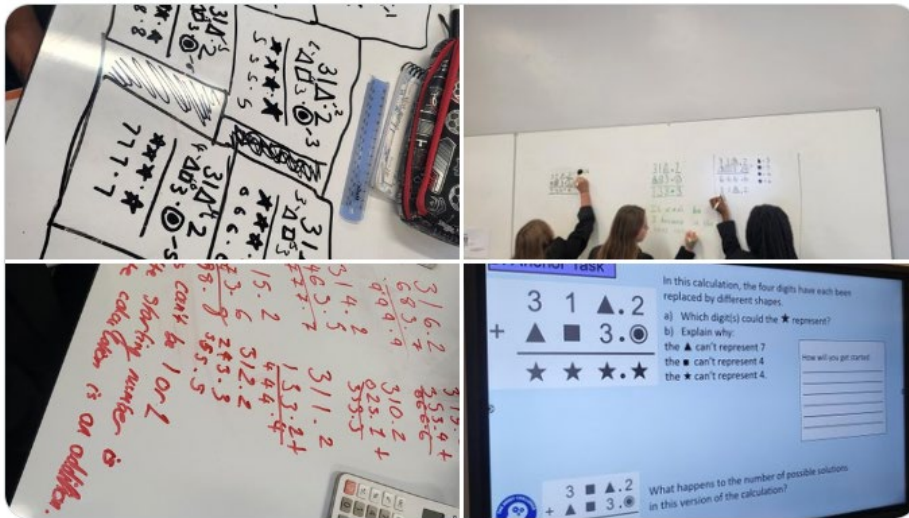

## #VISUALLEARNING

The Derby High, Bury  
@derbyhighbury

...

Year 7 working systematically and problem solving [#thederbyway](#)

The Derby High, Bury  
@derbyhighbury

...

Year 8 students spotting patterns and using representations  
[#whiteboardtables](#) [#mastery](#)